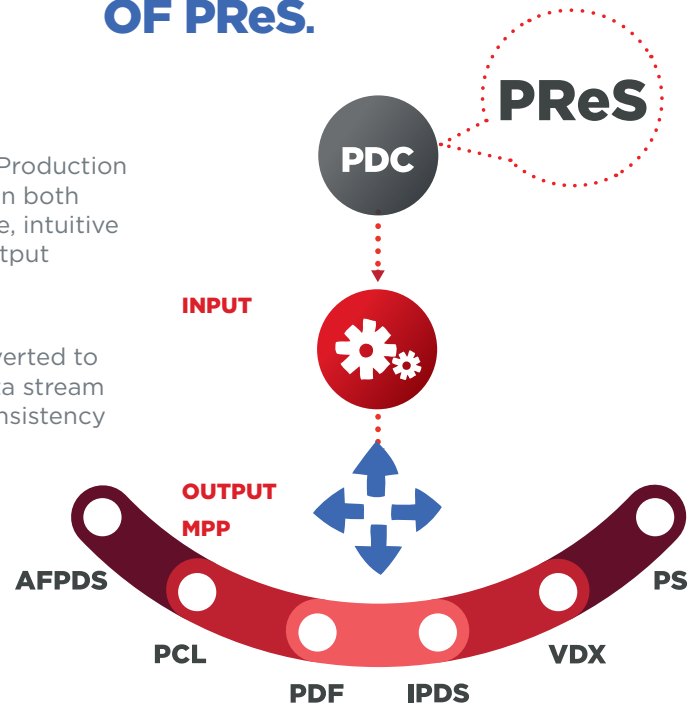

PReS

Objectif Lune Software

M-PReS Production THE ENTERPRISE FORMATTING ENGINE

**M-PReS PRODUCTION
IS A FORMATTING AND
PRODUCTION ENGINE
DESIGNED TO EXTEND THE
POWER AND FLEXIBILITY
OF PReS.**

The "M" in M-PReS stands for "multi-platform" because M-PReS Production allows PDC files (compiled job files created by PReS) to be run on both Windows and high-end Unix servers. Not only that but as a single, intuitive print control, M-PReS Production can produce any supported output format from the PDC using a range of powerful data streaming options.

This means that jobs developed for one data stream can be converted to another without any changes being required in the script. All data stream output is based on the same internal format meaning greater consistency across jobs.

Flexible and innovative with powerful debugging and preview options, M-PReS Production provides full control over the generation of spool files for printing and archiving. Combining ease of use with performance and reliability, it can be integrated into any PDC workflow environment.

A cross platform solution that supports a variety of input and output formats, M-PReS Production is a powerful addition to the PReS range of products bringing greater flexibility to the production of quality personalised documents.